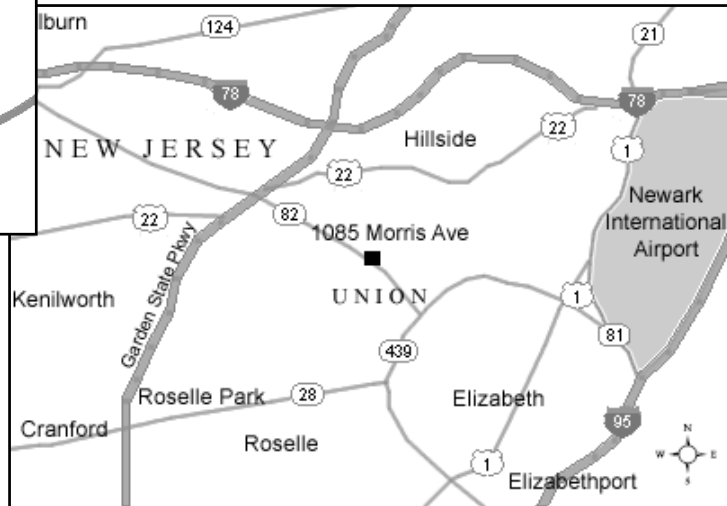

1085 Morris Avenue
Union, NJ 07083
Phone: 908-351-0700
Fax: 908-351-8964
trizetto.com

Directions to TriZetto – Union Location

From US 22

Exit Route 82 East (Morris Avenue). Pass Mark Twain Diner and Schering Plough Company on left. Turn left at next light into Liberty Hall Center. Proceed to the first intersection. Parking is on the left; TriZetto on the right. The sign in front of the building says “Elizabethtown Gas”. TriZetto is located on the third floor. TriZetto is located on the third floor.

From Newark Airport

Route 1&9 South (toward Elizabeth); turn right on to North Avenue West (1.8 miles on North Avenue). Turn right on Route 82 West (Morris Avenue); ¼ mile on right is Liberty Hall Center. Proceed to the first intersection. Parking is on the left; TriZetto on the right. The sign in front of the building says “Elizabethtown Gas”. TriZetto is located on the third floor.

From NJ Turnpike

Exit 14. Take Route 78 West (Local) for 5-6 miles. Exit 50A; at 2nd light bear right on to Burnett Avenue. Follow Burnett Avenue to Morris Avenue. Make left, stay on Morris Avenue for 3-4 miles; pass Mark Twain Diner and Schering Plough Company on left. Turn left at next light into Liberty Hall Center. Proceed to the first intersection. Parking is on the left; TriZetto on the right. The sign in front of the building says “Elizabethtown Gas”. TriZetto is located on the third floor.

From Turnpike Exit 13A

Follow signs for Elizabeth, North Avenue West. Take North Avenue West (1.8 miles on North Avenue). Turn right on Route 82 West (Morris Avenue); ¼ mile on right is Liberty Hall Center. Proceed to the first intersection. Parking is on the left; TriZetto on the right. The sign in front of the building says “Elizabethtown Gas”. TriZetto is located on the third floor.